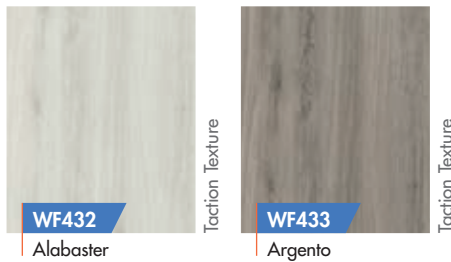

Noce Vettore

Medina Texture

WF368

Linear Ash

Medina Texture

TACTION OAK Series

VOLCANO Series

PRISM Collection