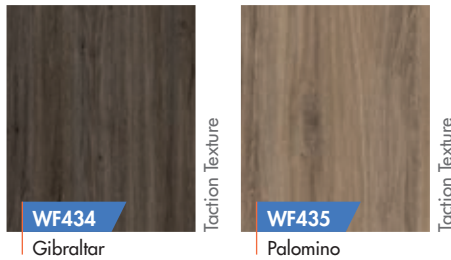

Noce Vettore

Medina Texture

WF368

Linear Ash

Medina Texture

TACTION OAK Series

VOLCANO Series

PRISM Collection