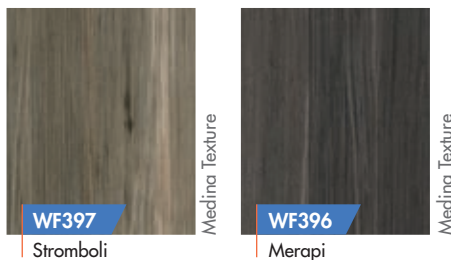

Noce Vettore

Medina Texture

WF368

Linear Ash

Medina Texture

TACTION OAK Series

VOLCANO Series

PRISM Collection